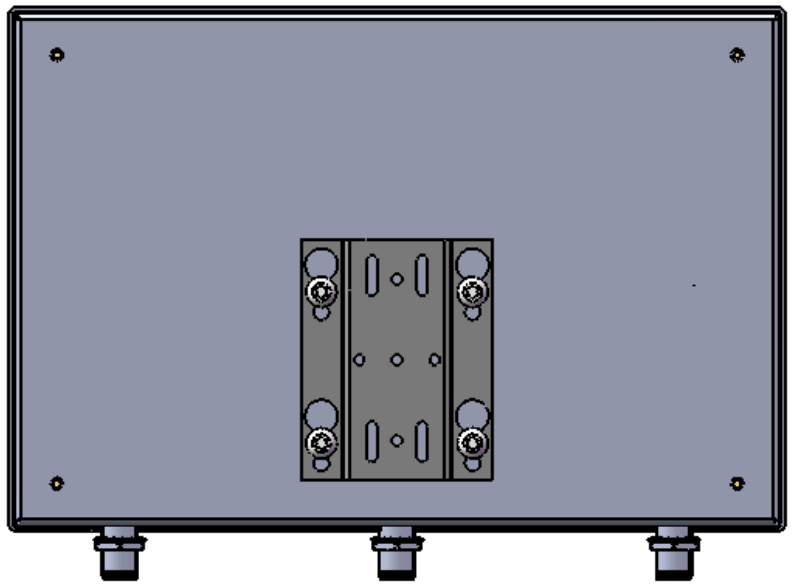

type	MIMO 3 x 180° panel antenna
artnr	9971021-1
freq	2400-2485 MHz
VSWR	< 1.25
gain	3 x 8 dBi
polarization	vertical
az	3 x 180°
el	3 x 30°
connectors	3 x N chassi female
radome	light gray ABS RAL 7035
weight	985 g net
mount	stainless bracket for wall or tube
application	Access point antenna for IEEE 802.11n systems. Mount on wall or tube. Use outer antenna elements for 2xTX and all three antennas for RX in 2x3 MIMO systems. Tested with Cisco 1252AG, Proxim AP800, Linux. Can also be used as a diversity antenna for IEEE 802.11bg systems. Indoor and outdoor use.

Standard mounting bracket can be used for wall or tube mount. Or use any mount with 60 mm square hole pattern. Bolts M6x10 TX25 (4 pcs) included.

Konstruerad av NG	Granskad av	Datum 2010-05-26	Ritningsnummer 9971021-1	Generell tolerans	Generell yt-jämnhet, Ra	Vyplacering	Skala
Ägare RADIOBOLAGET			Titel/Benämning MIMO 3x180° panel antenna 2.4 GHz		Material radome ABS, reflector alu	Utgåva 1	Blad