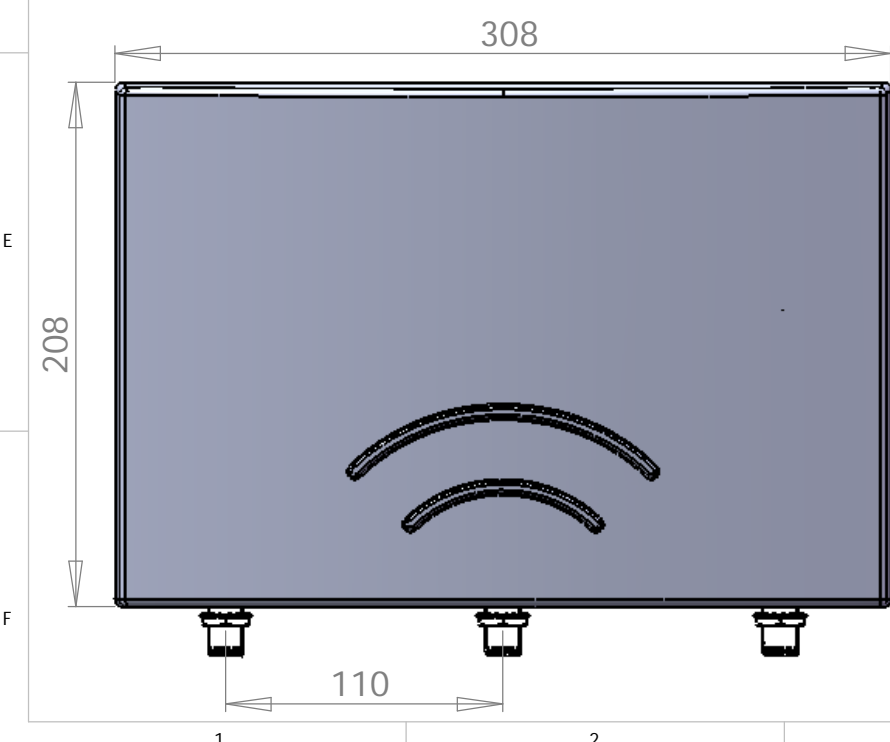

type	MIMO 3 x 180° panel antenna
artnr	9971021-1
freq	2400-2485 MHz
VSWR	< 1.25
gain	3 x 8 dBi
polarization	vertical
az	3 x 180°
el	3 x 30°
connectors	3 x N chassi female
radome	light gray ABS RAL 7035
weight	985 g net
mount	stainless bracket for wall or tube
application	Access point antenna for IEEE 802.11n systems. Mount on wall or tube. Use outer antenna elements for 2xTX and all three antennas for RX in 2x3 MIMO systems. Tested with Cisco 1252AG, Proxim AP800, Linux. Can also be used as a diversity antenna for IEEE 802.11bg systems. Indoor and outdoor use.

Standard mounting bracket can be used for wall or tube mount. Or use any mount with 60 mm square hole pattern. Bolts M6x10 TX25 (4 pcs) included.

Konstruerad av NG	Granskad av	Datum 2010-05-26	Ritningsnummer 9971021-1	Generell tolerans	Generell yt-jämnhet, Ra	Vyplacering	Skala
Ägare RADIOBOLAGET			Titel/Benämning MIMO 3x180° panel antenna 2.4 GHz		Material radome ABS, reflector alu	Utgåva 1	Blad