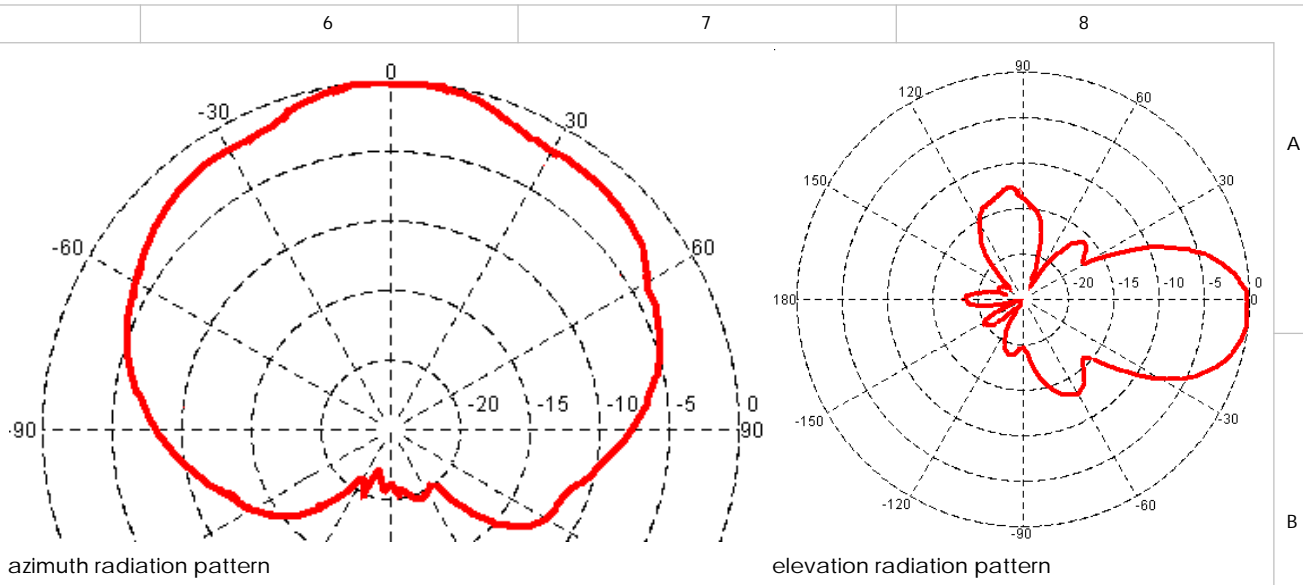

type	MIMO 3 x 180° panel antenna
artnr	9971021-1
freq	2400-2485 MHz
VSWR	< 1.25
gain	3 x 8 dBi
polarization	vertical
az	3 x 180°
el	3 x 30°
connectors	3 x N chassi female
radome	light gray ABS RAL 7035
weight	985 g net
mount	stainless bracket for wall or tube
application	Access point antenna for IEEE 802.11n systems. Mount on wall or tube. Use outer antenna elements for 2xTX and all three antennas for RX in 2x3 MIMO systems. Tested with Cisco 1252AG, Proxim AP800, Linux. Can also be used as a diversity antenna for IEEE 802.11bg systems. Indoor and outdoor use.

Standard mounting bracket can be used for wall or tube mount. Or use any mount with 60 mm square hole pattern. Bolts M6x10 TX25 (4 pcs) included.

Konstruerad av NG	Granskad av	Datum 2010-05-26	Ritningsnummer 9971021-1	Generell tolerans	Generell yt-jämnhet, Ra	Vyplacering	Skala
Ägare RADIOBOLAGET			Titel/Benämning MIMO 3x180° panel antenna 2.4 GHz		Material radome ABS, reflector alu	Utgåva 1	Blad