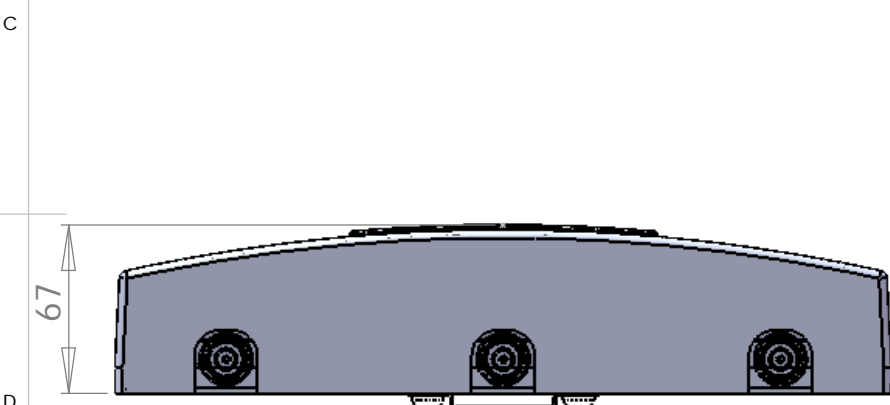

type	MIMO 3 x 180° panel antenna
artnr	9971021-1
freq	2400-2485 MHz
VSWR	< 1.25
gain	3 x 8 dBi
polarization	vertical
az	3 x 180°
el	3 x 30°
connectors	3 x N chassi female
radome	light gray ABS RAL 7035
weight	985 g net
mount	stainless bracket for wall or tube
application	Access point antenna for IEEE 802.11n systems. Mount on wall or tube. Use outer antenna elements for 2xTX and all three antennas for RX in 2x3 MIMO systems. Tested with Cisco 1252AG, Proxim AP800, Linux. Can also be used as a diversity antenna for IEEE 802.11bg systems. Indoor and outdoor use.

Standard mounting bracket can be used for wall or tube mount. Or use any mount with 60 mm square hole pattern. Bolts M6x10 TX25 (4 pcs) included.

Konstruerad av NG	Granskad av	Datum 2010-05-26	Ritningsnummer 9971021-1	Generell tolerans	Generell yt-jämnhet, Ra	Vyplacering	Skala
Ägare RADIOBOLAGET			Titel/Benämning MIMO 3x180° panel antenna 2.4 GHz		Material radome ABS, reflector alu	Utgåva 1	Blad