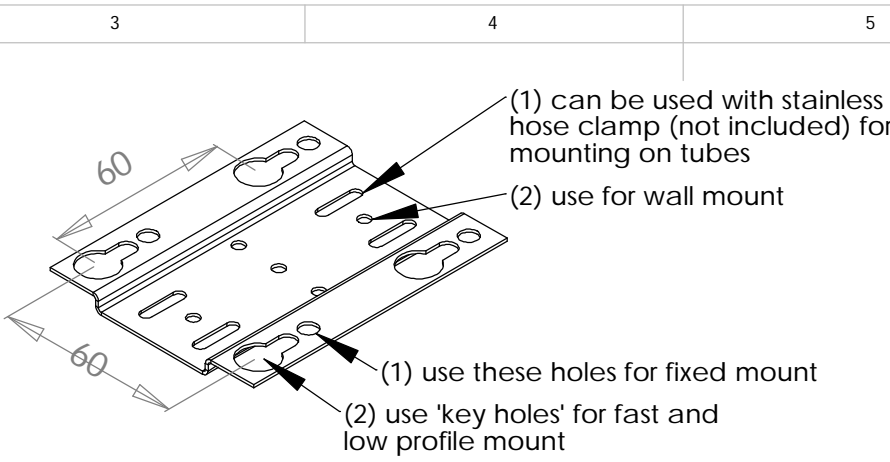

type	MIMO 3 x 180° panel antenna
artnr	9971021-1
freq	2400-2485 MHz
VSWR	< 1.25
gain	3 x 8 dBi
polarization	vertical
az	3 x 180°
el	3 x 30°
connectors	3 x N chassi female
radome	light gray ABS RAL 7035
weight	985 g net
mount	stainless bracket for wall or tube
application	Access point antenna for IEEE 802.11n systems. Mount on wall or tube. Use outer antenna elements for 2xTX and all three antennas for RX in 2x3 MIMO systems. Tested with Cisco 1252AG, Proxim AP800, Linux. Can also be used as a diversity antenna for IEEE 802.11bg systems. Indoor and outdoor use.

Standard mounting bracket can be used for wall or tube mount. Or use any mount with 60 mm square hole pattern. Bolts M6x10 TX25 (4 pcs) included.

Konstruerad av NG	Granskad av	Datum 2010-05-26	Ritningsnummer 9971021-1	Generell tolerans	Generell yt-jämnhet, Ra	Vyplacering	Skala
Ägare RADIOBOLAGET			Titel/Benämning MIMO 3x180° panel antenna 2.4 GHz		Material radome ABS, reflector alu	Utgåva 1	Blad