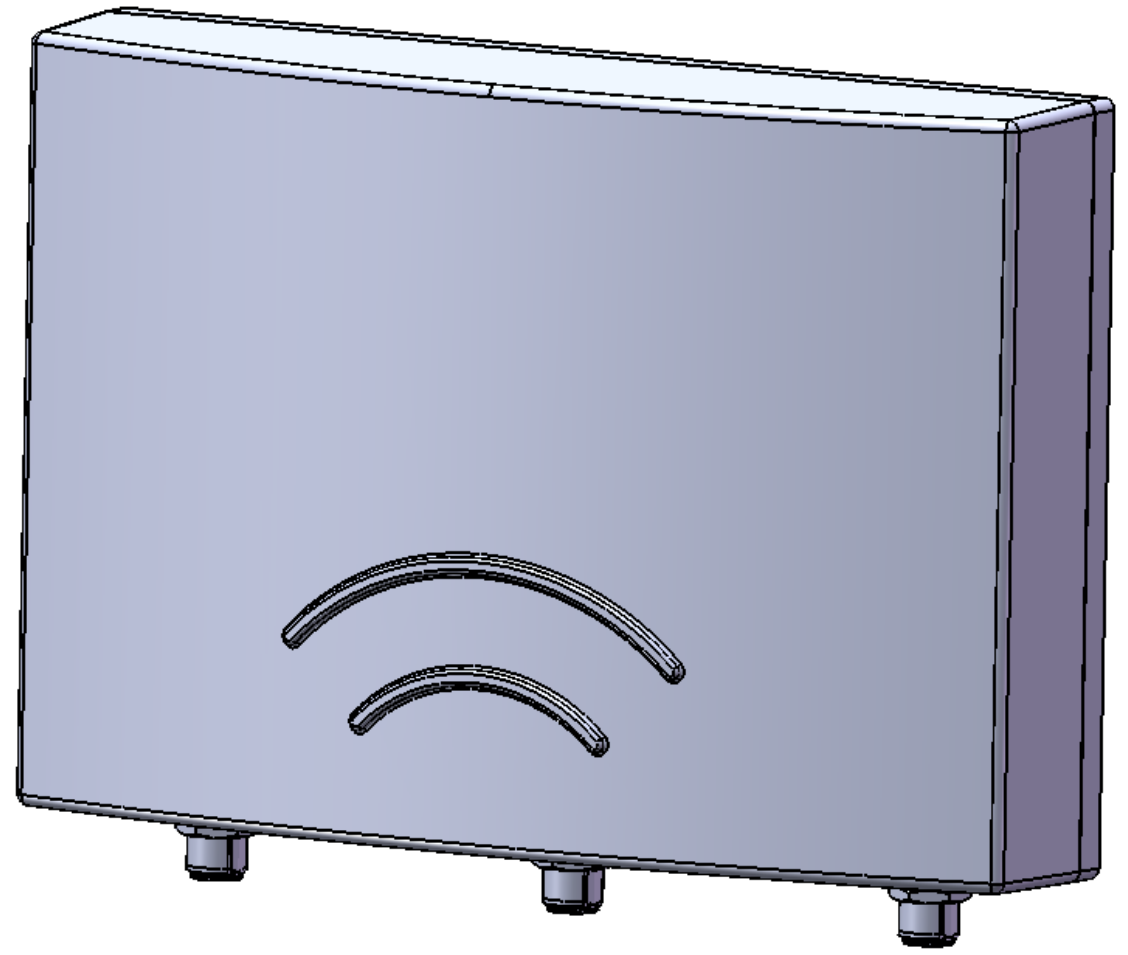

type	MIMO 3 x 180° panel antenna
artnr	9971021-1
freq	2400-2485 MHz
VSWR	< 1.25
gain	3 x 8 dBi
polarization	vertical
az	3 x 180°
el	3 x 30°
connectors	3 x N chassi female
radome	light gray ABS RAL 7035
weight	985 g net
mount	stainless bracket for wall or tube
application	Access point antenna for IEEE 802.11n systems. Mount on wall or tube. Use outer antenna elements for 2xTX and all three antennas for RX in 2x3 MIMO systems. Tested with Cisco 1252AG, Proxim AP800, Linux. Can also be used as a diversity antenna for IEEE 802.11bg systems. Indoor and outdoor use.

Standard mounting bracket can be used for wall or tube mount. Or use any mount with 60 mm square hole pattern. Bolts M6x10 TX25 (4 pcs) included.

Konstruerad av NG	Granskad av	Datum 2010-05-26	Ritningsnummer 9971021-1	Generell tolerans	Generell yt-jämnhet, Ra	Vyplacering	Skala
Ägare RADIOBOLAGET			Titel/Benämning MIMO 3x180° panel antenna 2.4 GHz		Material radome ABS, reflector alu	Utgåva 1	Blad